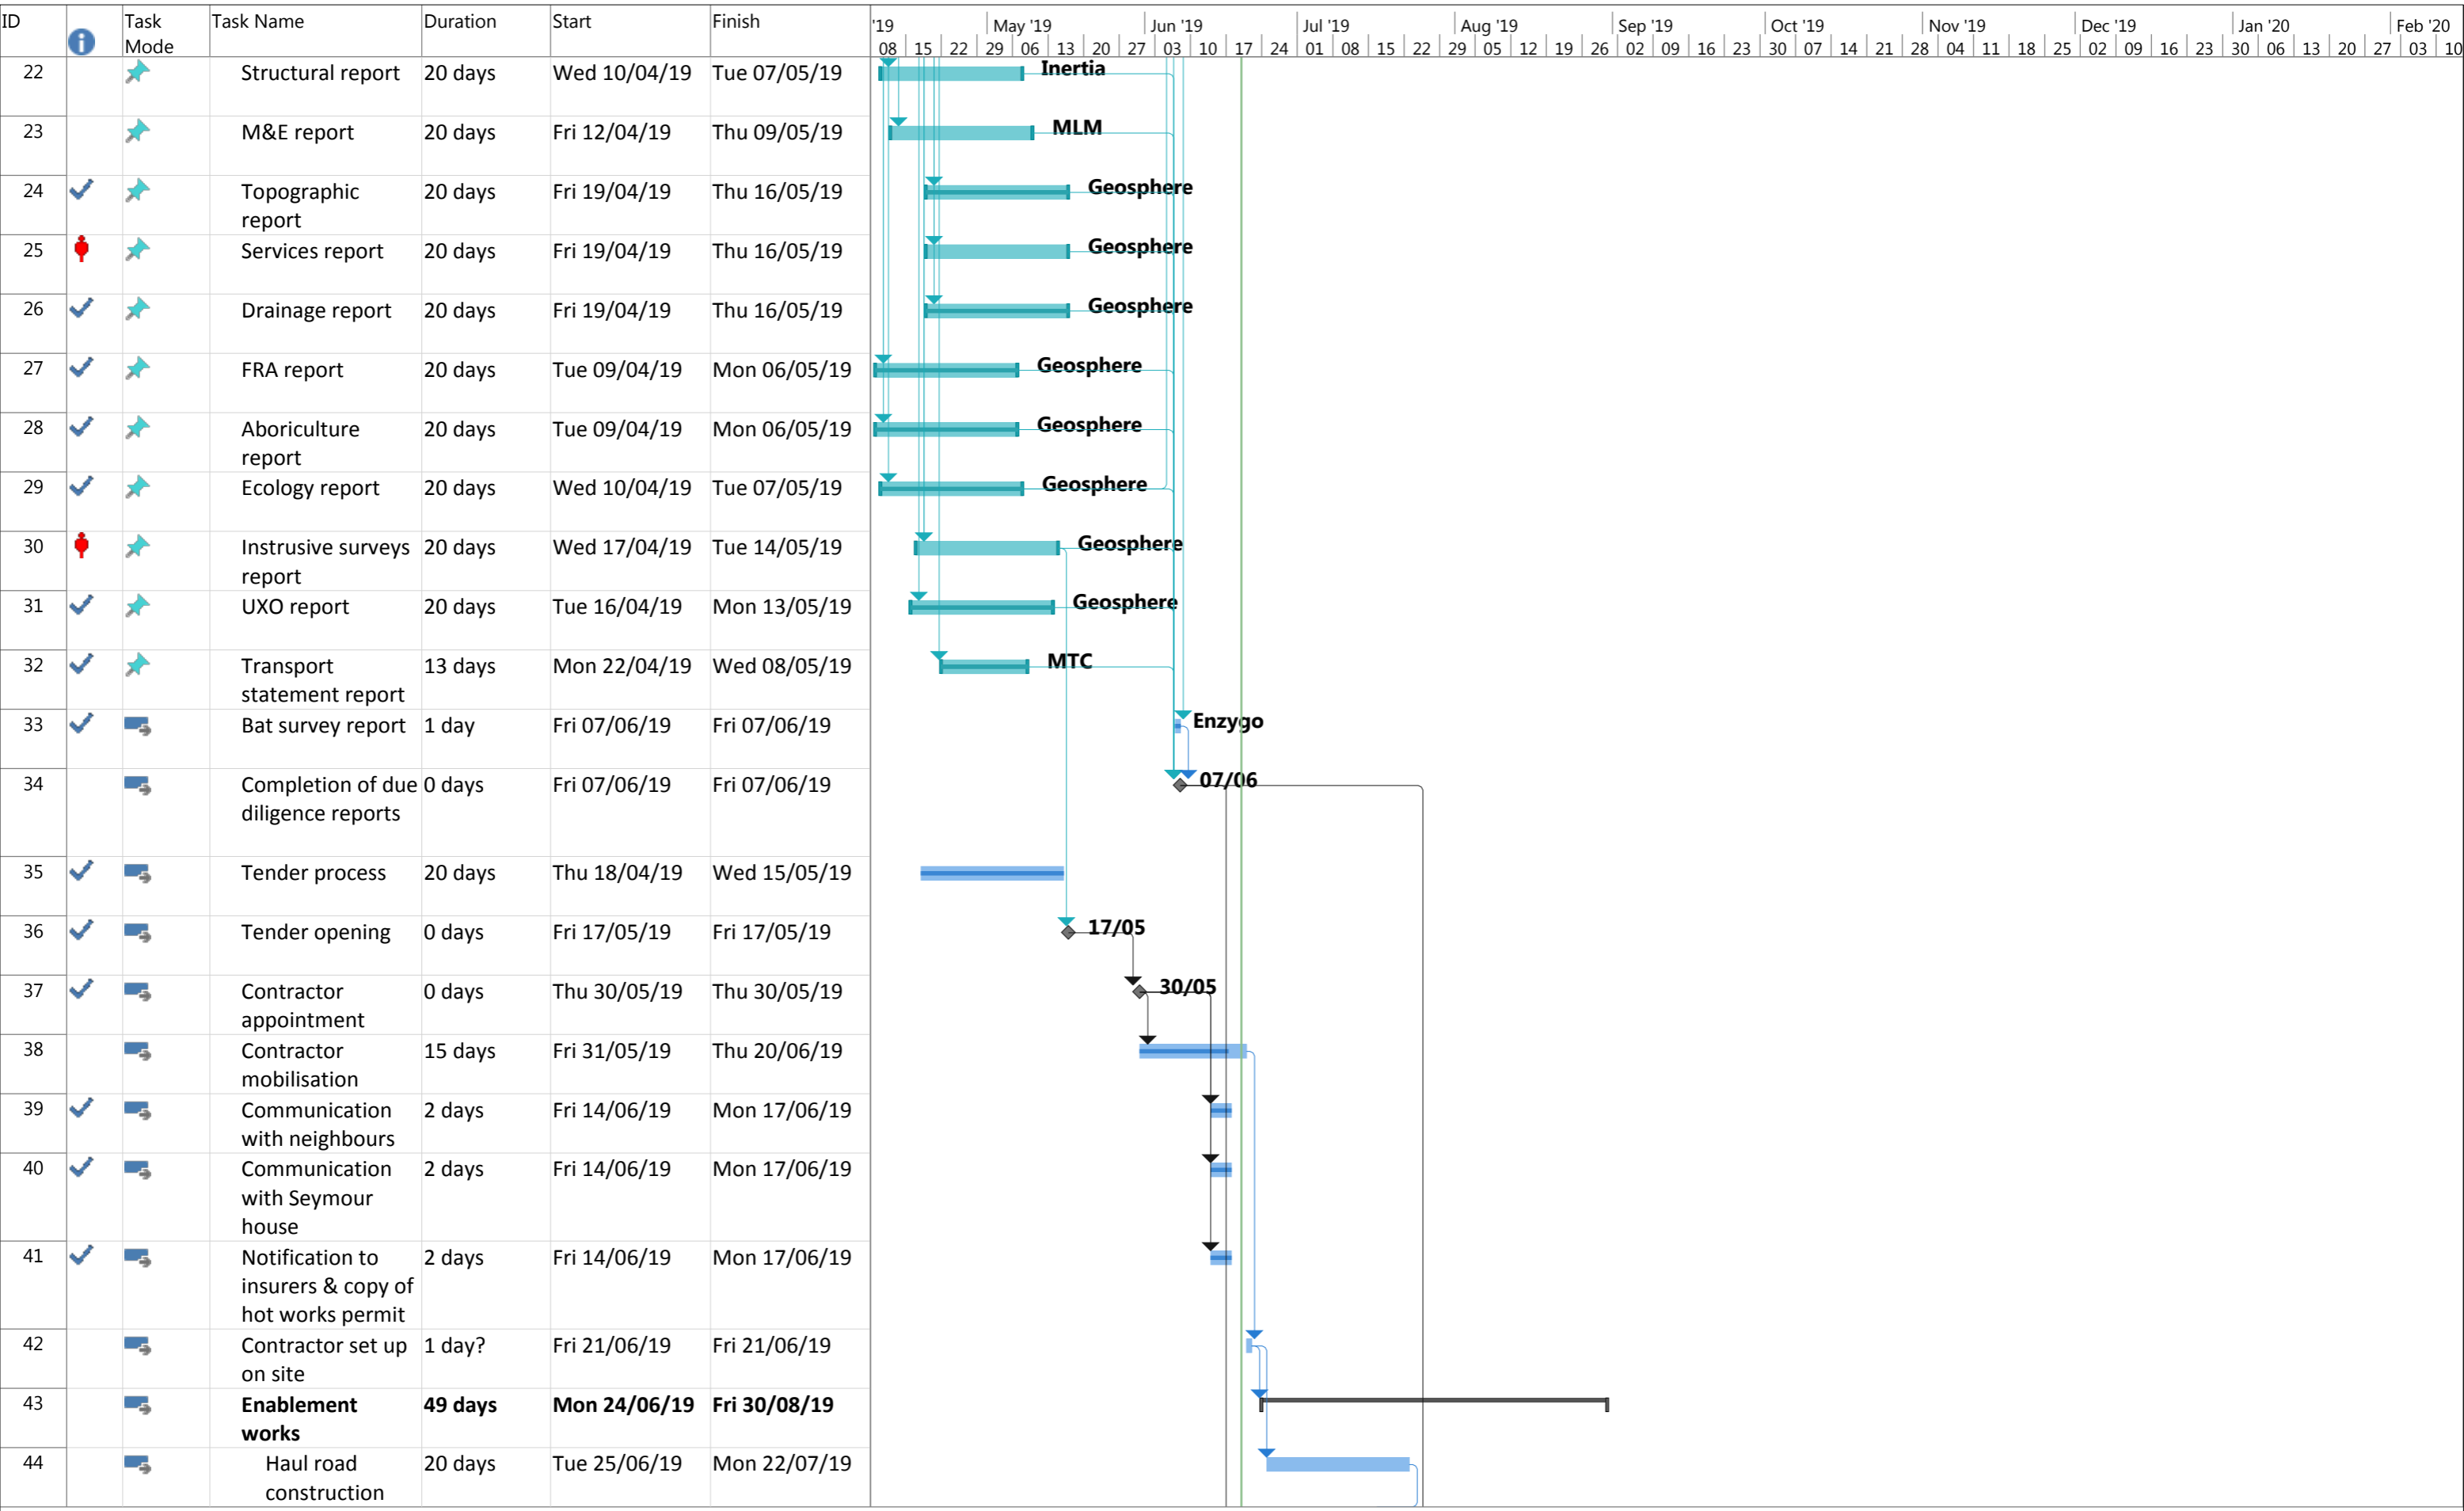

Project: SSEF
Date: Thu 20/06/19

Task		Project Summary		Manual Task		Start-only		Deadline	
Split		Inactive Task		Duration-only		Finish-only		Progress	
Milestone		Inactive Milestone		Manual Summary Rollup		External Tasks		Manual Progress	
Summary		Inactive Summary		Manual Summary		External Milestone			

Project: SSEF
Date: Thu 20/06/19

Task		Project Summary		Manual Task		Start-only		Finish-only		External Tasks		Manual Progress		Deadline
Split		Inactive Task		Duration-only		External Milestone		External Milestone		External Milestone		Manual Progress		Progress
Milestone		Inactive Milestone		Manual Summary Rollup		External Milestone		External Milestone		External Milestone		Manual Progress		Progress
Summary		Inactive Summary		Manual Summary		External Milestone		External Milestone		External Milestone		Manual Progress		Progress