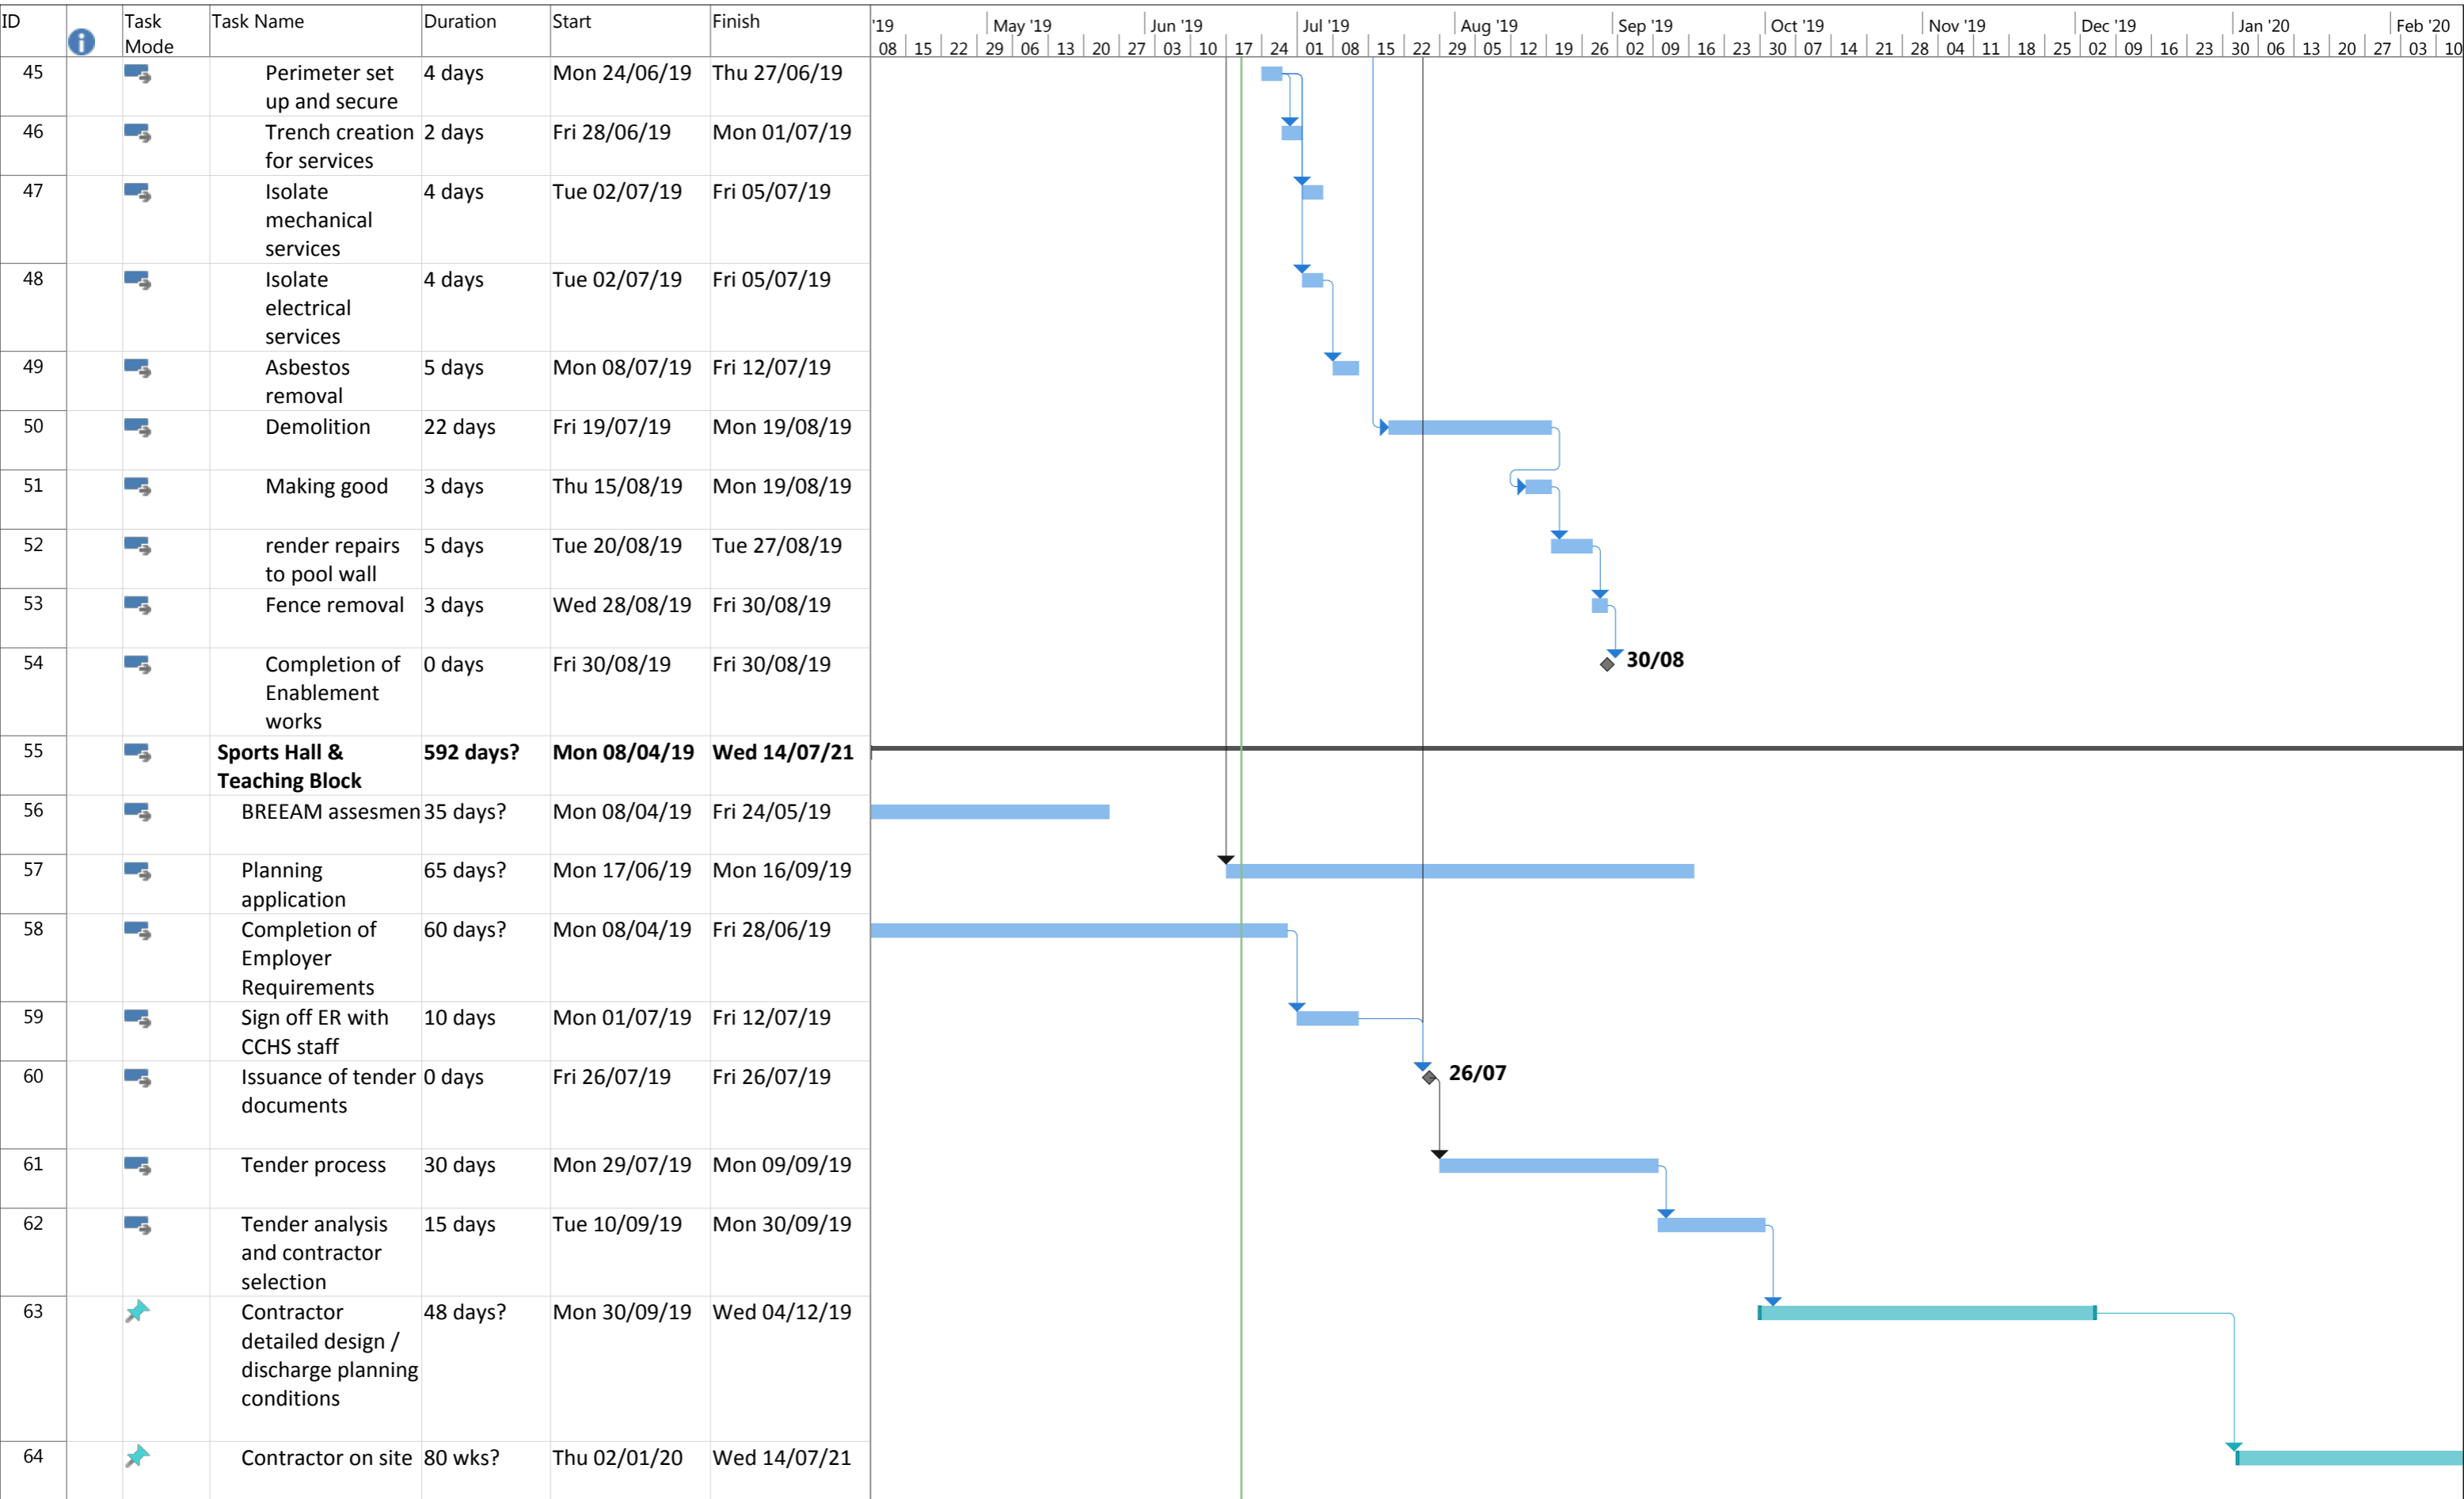

Project: SSEF
Date: Thu 20/06/19

Task		Project Summary		Manual Task		Start-only		Deadline	
Split		Inactive Task		Duration-only		Finish-only		Progress	
Milestone		Inactive Milestone		Manual Summary Rollup		External Tasks		Manual Progress	
Summary		Inactive Summary		Manual Summary		External Milestone			

Project: SSEF
Date: Thu 20/06/19

Task		Project Summary		Manual Task		Start-only		Finish-only		External Tasks		Manual Progress		Deadline
Split		Inactive Task		Duration-only		External Milestone		External Milestone		External Milestone		Manual Progress		Progress
Milestone		Inactive Milestone		Manual Summary Rollup		External Milestone		External Milestone		External Milestone		Manual Progress		Progress
Summary		Inactive Summary		Manual Summary		External Milestone		External Milestone		External Milestone		Manual Progress		Progress