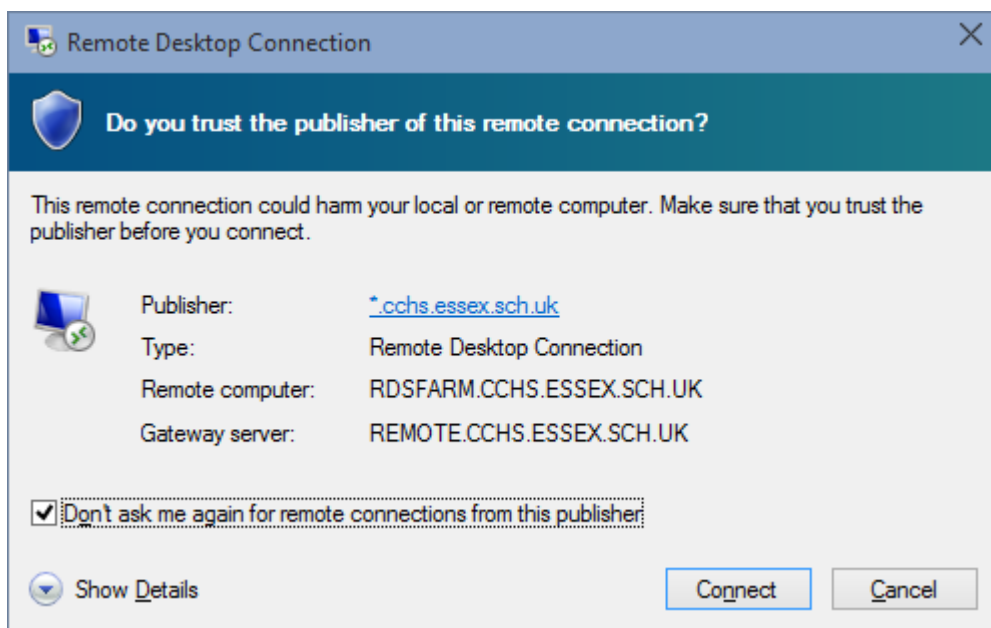

Select 'Don't ask me again for remote connections from this publisher'

Click Connect

Windows Security

Enter your credentials

These credentials will be used to connect to the following computers:

1. REMOTE.CCHS.ESSEX.SCH.UK (RD Gateway server)
2. RDSFARM.CCHS.ESSEX.SCH.UK (remote computer)

Domain: CCHS

Remember my credentials

OK Cancel

Enter your username and password

Windows Security

Enter your credentials

These credentials will be used to connect to the following computers:

1. REMOTE.CCHS.ESSEX.SCH.UK (RD Gateway server)
2. RDSFARM.CCHS.ESSEX.SCH.UK (remote computer)